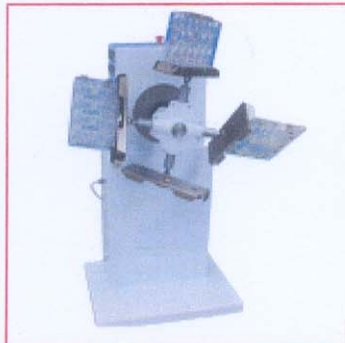

JKV 100

TEMPERING AND MOULDING MACHINE WITH THE SAME POSSIBILITIES AS THE HERMES JKV 30, BUT WITH A 100 KG CAPACITY

JKV 180

FITTING TO THE HERMES JKV 30. THIS ENROBER CAN COVER VARIOUS SORTS OF FILLINGS.

Turning Table

FITTING TO THE HERMES JKV 180 AN EXTRA GRILL AND ELECTRICAL TURNING TRAY FOR THE PRODUCTION OF TRUFFLES.

Multi Scraper

SCRAPER CAPACITY APPROX. 500 MOULDS PER HOUR. STORE FOR 15 MOULDS. WORKING WIDTH 135 OR 175 MM. ADAPTABLE TO HERMES JKV 30 OR HERMES JKV 100.

Baby Pump

ATTACHMENT FOR THE HERMES JKV 30 OR HERMES JKV 100 FOR DEPOSITING A MEASURED AMOUNT OF CHOCOLATE INTO MOULDS OR TRAYS.

Hand Depositor

HANDING OPERATED DEPOSITOR FOR FILLING MOULDS 275 x 135 OR 275 x 175 WITH SOFT CENTERS OR CHOCOLATE.