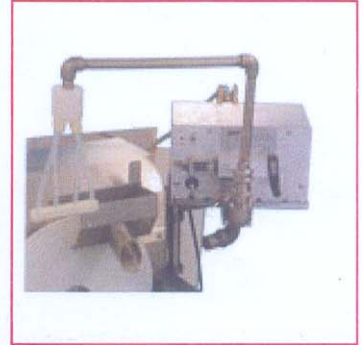

JKV 100

TEMPERING AND MOULDING MACHINE WITH THE SAME POSSIBILITIES AS THE HERMES JKV 30, BUT WITH A 100 KG CAPACITY

JKV 180

FITTING TO THE HERMES JKV 30. THIS ENROBER CAN COVER VARIOUS SORTS OF FILLINGS.

Turning Table

FITTING TO THE HERMES JKV 180 AN EXTRA GRILL AND ELECTRICAL TURNING TRAY FOR THE PRODUCTION OF TRUFFLES.

Multi Scraper

SCRAPER CAPACITY APPROX. 500 MOULDS PER HOUR. STORE FOR 15 MOULDS. WORKING WIDTH 135 OR 175 MM. ADAPTABLE TO HERMES JKV 30 OR HERMES JKV 100.

Baby Pump

ATTACHMENT FOR THE HERMES JKV 30 OR HERMES JKV 100 FOR DEPOSITING A MEASURED AMOUNT OF CHOCOLATE INTO MOULDS OR TRAYS.

Hand Depositor

HANDING OPERATED DEPOSITOR FOR FILLING MOULDS 275 x 135 OR 275 x 175 WITH SOFT CENTERS OR CHOCOLATE.